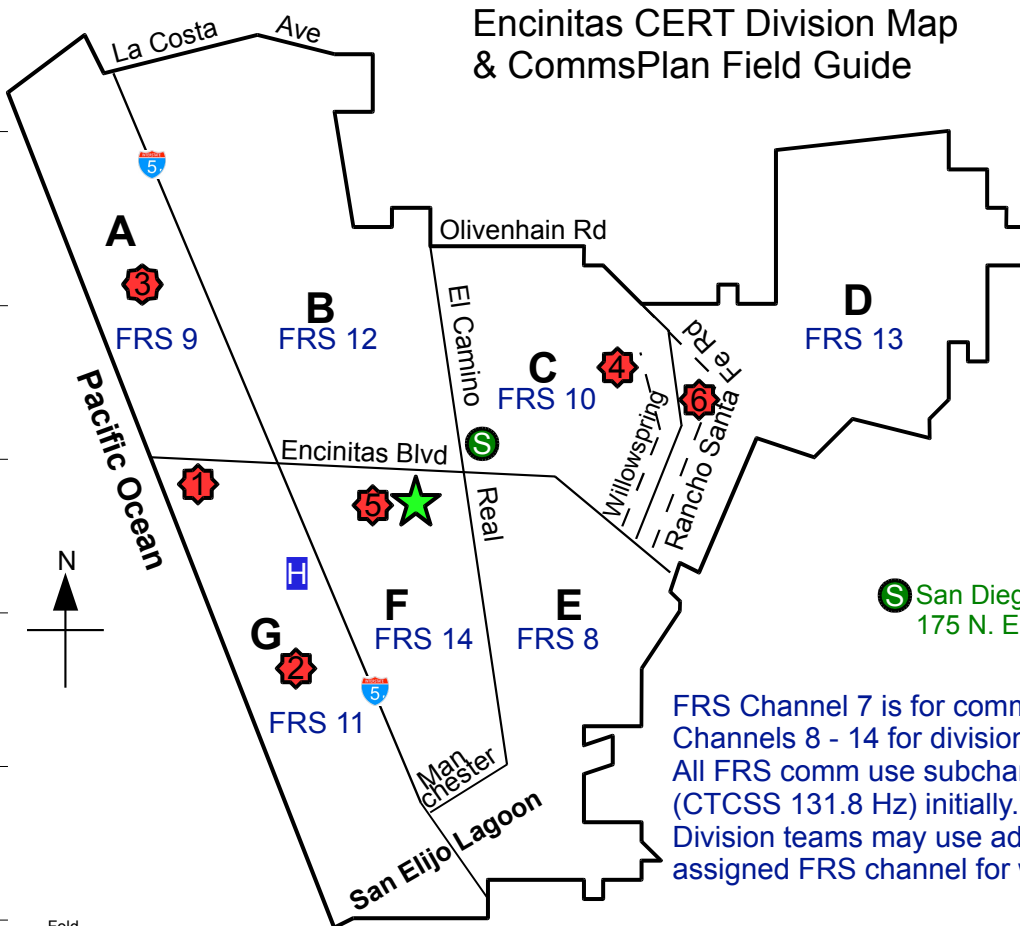

Cut on dotted margin and fold where indicated. Two of these field guides can be laminated in one 8.5x11" sized pocket, then separated.

Encinitas CERT Division Map & CommsPlan Field Guide

★ Default Meeting Location
Encinitas Community
& Senior Center
1140 Oakcrest Park Dr.
760.943.2260

🔥 **Fire Stations:**
1. 415 2nd St. Encinitas
2. 618 Birmingham Drive Cardiff
3. 801 Orpheus Ave Leucadia
4. 2011 Village Park Way Encinitas
5. 540 Balour Drive Encinitas
6. 770 RSF Rd Olivenhain

H Scripps Mercy Hospital Encinitas
354 Santa Fe Dr. 760.633.6501

S San Diego County Sheriff's Encinitas Station
175 N. El Camino Real. 760.966.3500

FRS Channel 7 is for comm with ECERT command post.
Channels 8 - 14 for division teams A - G as per map.
All FRS comm use subchannel / privacy code 20
(CTCSS 131.8 Hz) initially.
Division teams may use additional privacy codes within their
assigned FRS channel for working teams, as required.

Other CERT Primary Simplex Freq's:

Oceanside, Carlsbad & North to OC 145.540
San Marcos, Vista, along 78 to I-15 147.510
Escondido, RB, PQ, Scripps, Poway 146.445
Fallbrook, ValCenter, PalomarMtn 144.375
Ramona, Borrego, Back Country 147.480