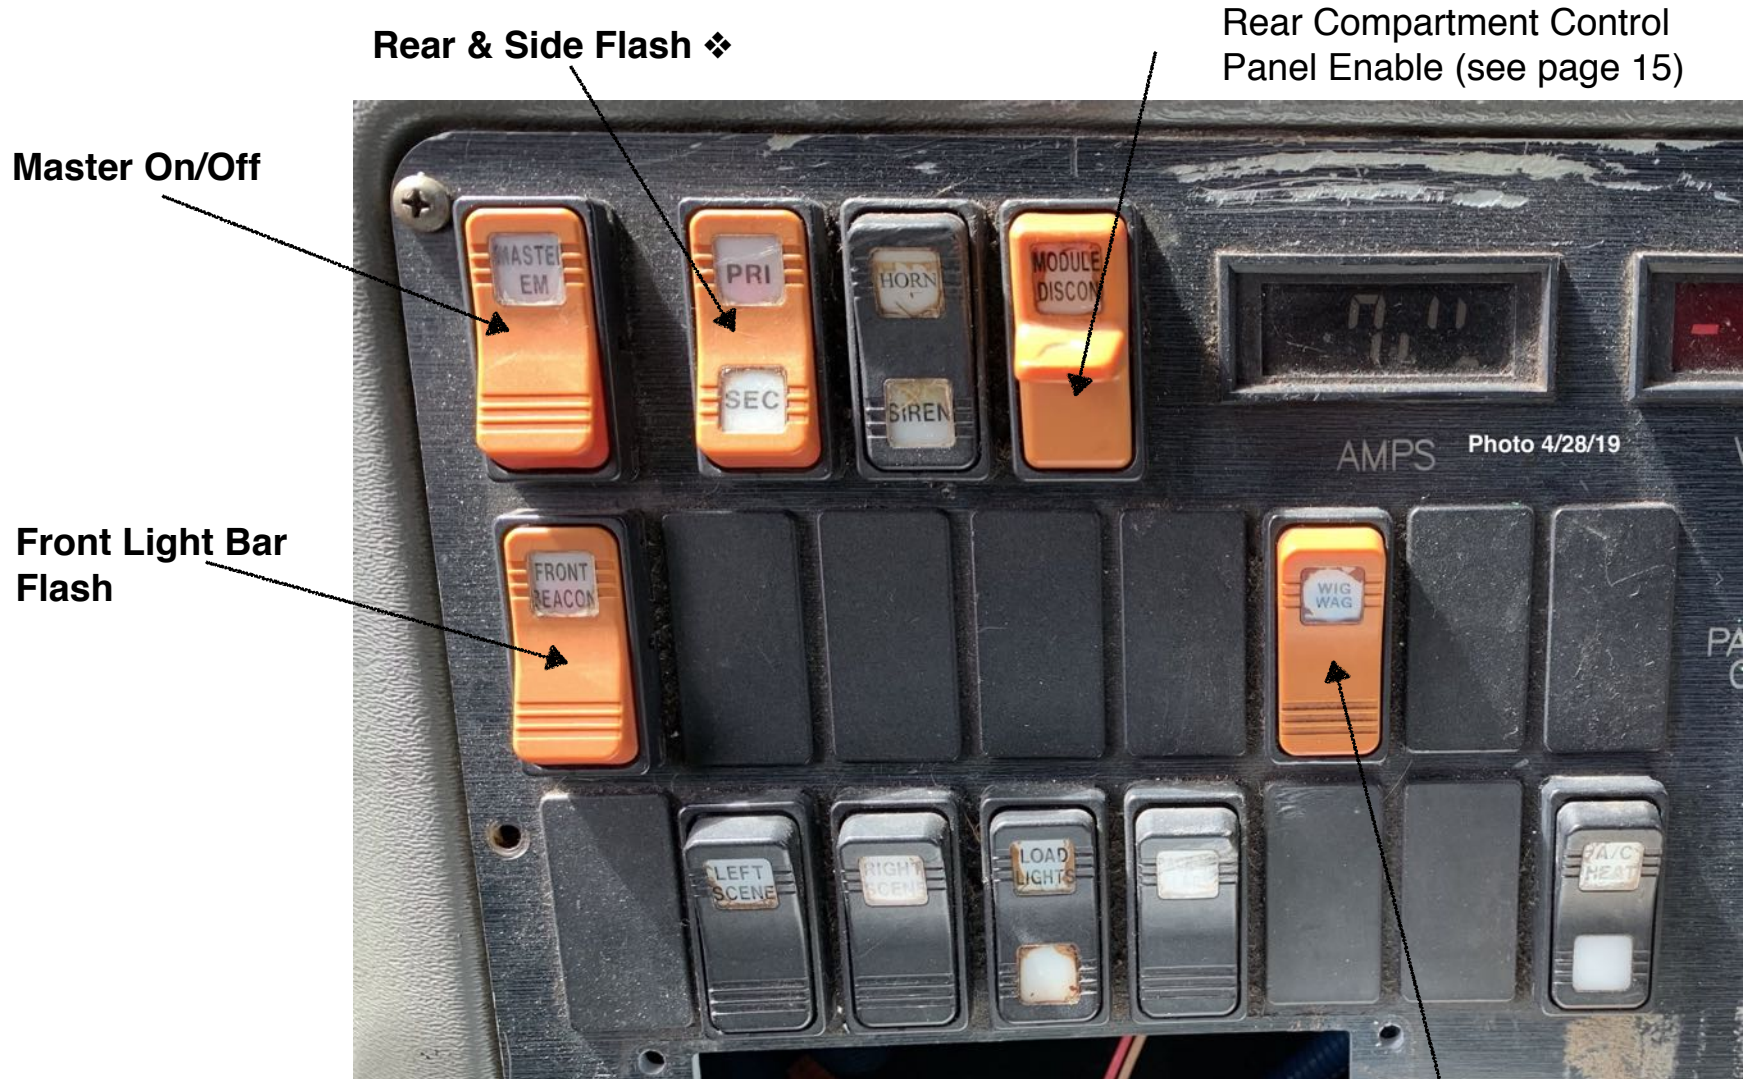

ERV Flashers / Ext Light Controls (dashboard)

Rear & Side Flash ❖

Rear Compartment Control Panel Enable (see page 15)

Master On/Off

Front Light Bar Flash

Left Exterior ❖ Right Exterior ❖ Rear ❖
White Lights

❖ Up or Down = On
Center position = Off

Keep this off. Function does not work. If on, it may cause a clicking noise from panel above front/rear passage.